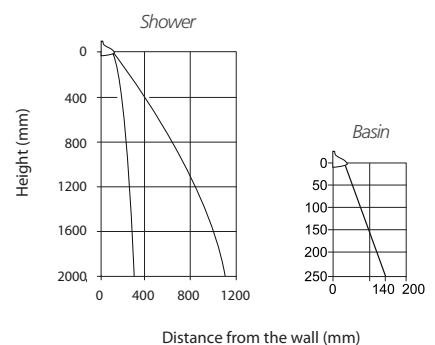

Spray Pattern at 200kPa

More Information

Download product manuals, data sheets, specification sheets, line drawings and brochures from our website.

www.thornthwaite.com.au