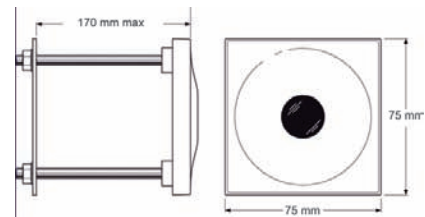

Rada Ligature Resistant Sensor Operating System