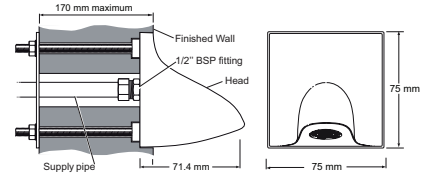

Rada Ligature Resistant Showerhead for showers or basins