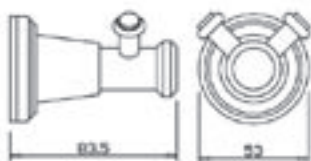

Towel Ring

PA6054	Full Chrome
PA6190	Chrome/Gold Trim

Single Towel Rail

PA6071	Full Chrome
PA6207	Chrome/Gold Trim

Double Robe Hook

PA6105	Full Chrome
PA6241	Chrome/Gold Trim

Double Towel Rail

PA6088	Full Chrome
PA6224	Chrome/Gold Trim