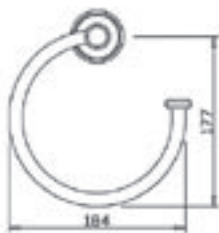

Towel Ring

PA6054	Full Chrome
PA6190	Chrome/Gold Trim