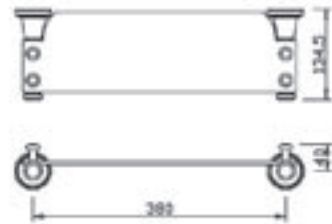

Towel Ring

PA6054	Full Chrome
PA6190	Chrome/Gold Trim

Single Towel Rail

PA6071	Full Chrome
PA6207	Chrome/Gold Trim

Double Robe Hook

PA6105	Full Chrome
PA6241	Chrome/Gold Trim

Double Towel Rail

PA6088	Full Chrome
PA6224	Chrome/Gold Trim