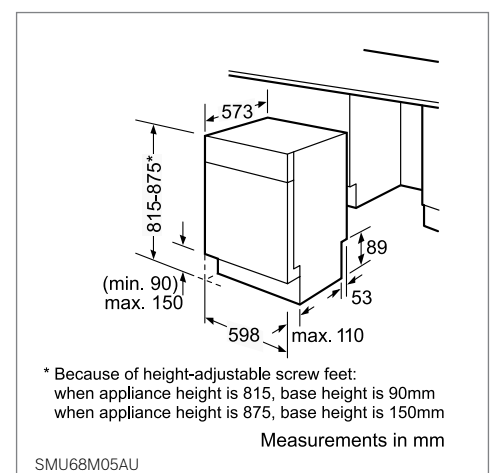

Power rating

- 2400W
- 10 amp

Appliance dimensions (HxWxD)

- 815-875 x 598 x 573mm

LIFESTYLE
★ ★ ★ ★ ★