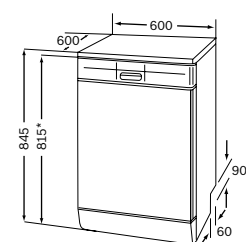

Safety

- AquaStopPlus anti-flood protection

Power rating

- 2400W
- 10 amp

Appliance dimensions (HxWxD)

- 815*-845 x 600 x 600mm
 - * Height when worktop removed: 815mm
- Maximum height with adjustable legs at full extension: 865mm

*Height when worktop is removed: 815mm

Maximum height with adjustable legs at full extension: 865mm

Measurements in mm

SMS50E22AU

CLASSIC