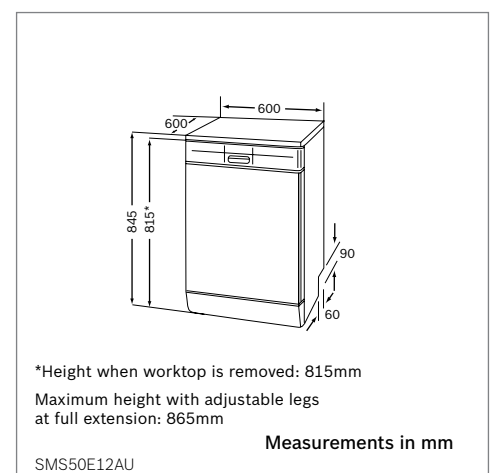

Power rating

- 2400W
- 10 amp

Appliance dimensions (HxWxD)

- 815*-845 x 600 x 600mm
 - * Height when worktop removed: 815mm
- Maximum height with adjustable legs at full extension: 865mm

CLASSIC
★ ★ ★ ★ ★